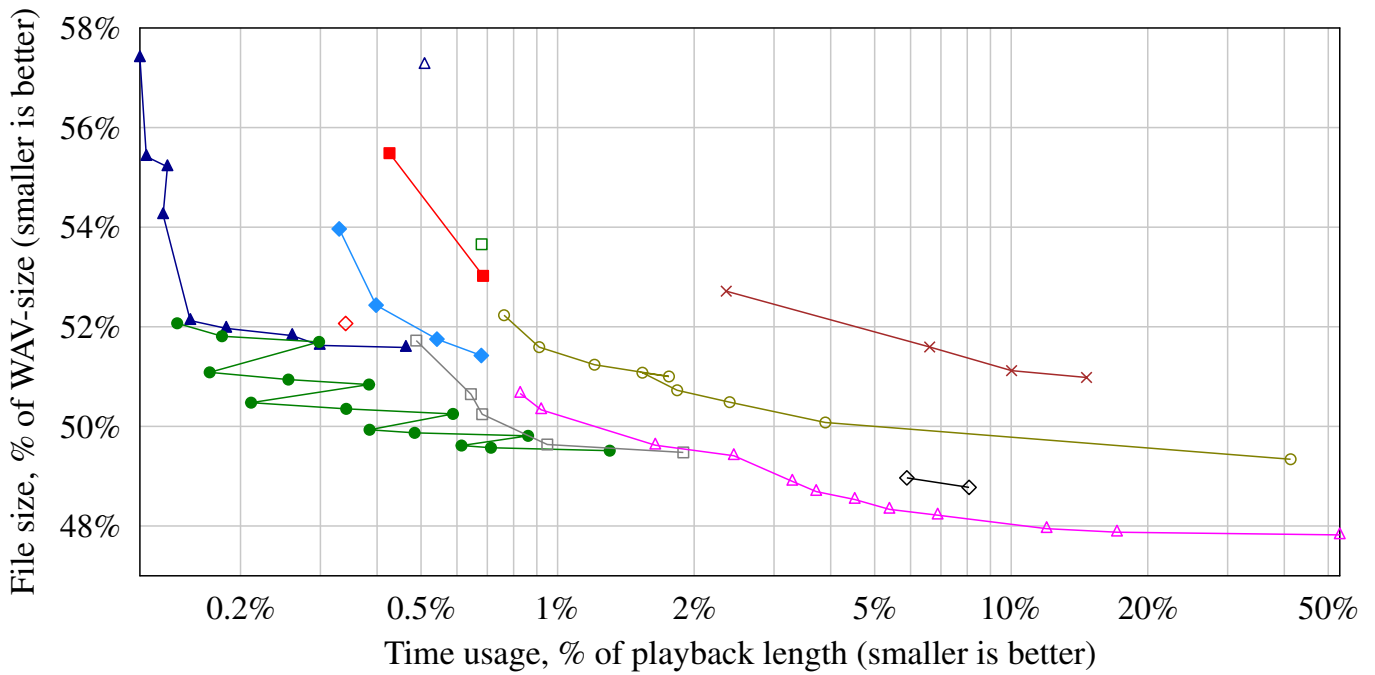

Average of CDDA sources

Encoding Used time versus file size

Decoding Used time versus file size