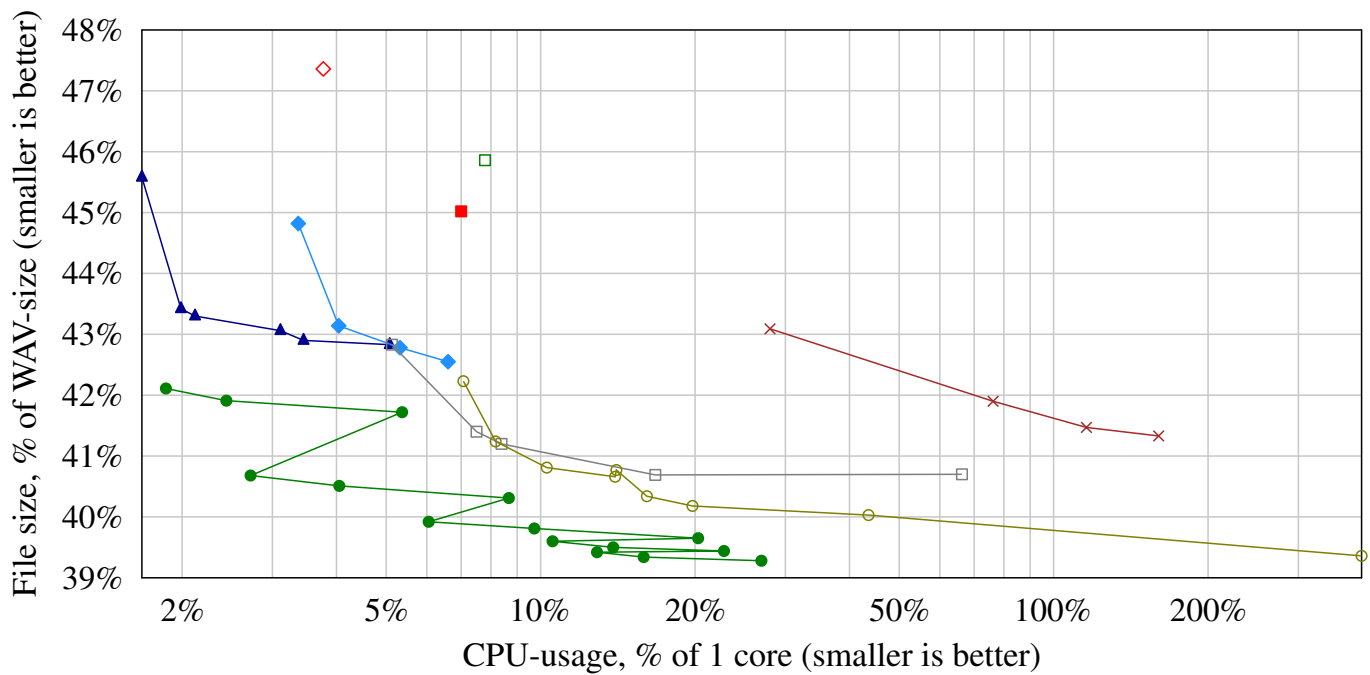

Average of all 5.1 surround sources

Encoding CPU-usage versus file size

Decoding CPU-usage versus file size